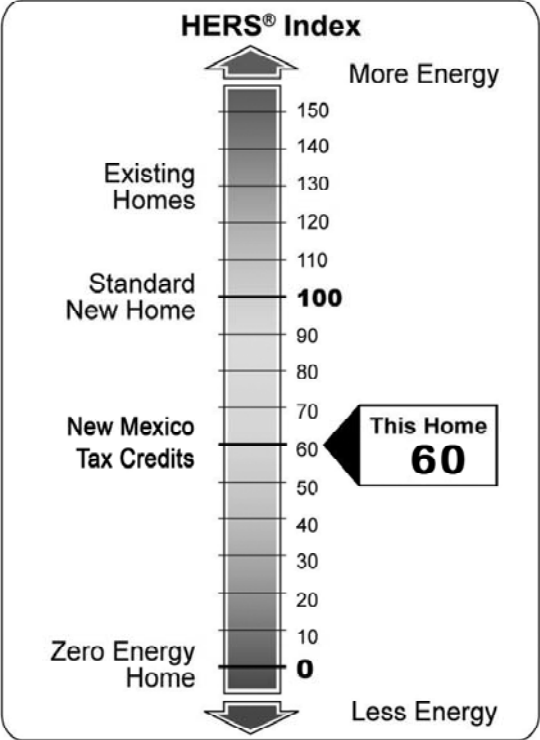

Build with the NM Sustainable Tax Credit (SBTC) In mind.

Choose LEED for Homes
click here for checklist

Choose Build Green NM
click here for checklist

Complete checklist:
(requires MS Excel)

Identify items throughout checklist until total points accrued reach targeted level in program.

NMSBTC Targets
LEED-H or Build Green NM
Silver or Gold Level
AND
HERS Index = 60

Contact Go Green, NM
click here or dial
505.474.3627

Teamwork!
Form a team including your architect or designer & builder to share your goals, ideas and items noted on your checklist. Design to meet energy targets and checklist items. Accept bids last!

With Go Green, NM on your Team we Provide the Following Services

- Third Party Green Verification of Checklist
- LEED-H Provider
- Energy and Performance Testing (LEED and BGNM)
- Engineered Manual J,D,S
- HERS Index Support (design to meet target with a projected HERS Rating)

Click here for details